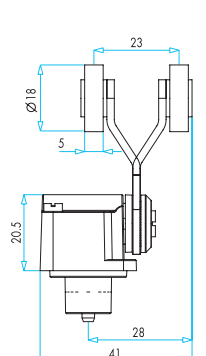

LD53MEP125