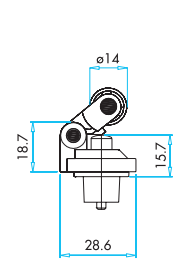

LD51MİM311
LD53MİM311