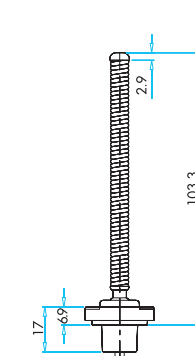

LD51SOP103
LD53SOP103