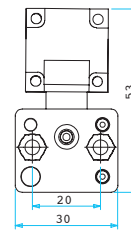

LD33LUM321

LD33LUM323