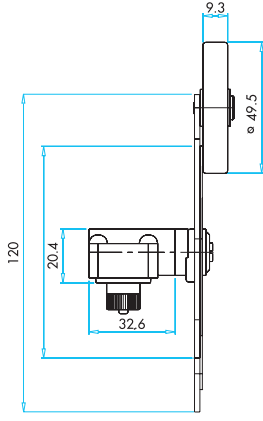

Limit Switches and Proximity Switches

BOYUTLAR (mm) / DIMENSIONS (mm)
UÇ ELEMANI TİPLERİ / END UNITS TYPES

LD51MEL122
LD53MEL122

LD51MEL123
LD53MEL123

LD51MEM121
LD53MEM121

LD51MEM122
LD53MEM122

LD51MEM123
LD53MEM123