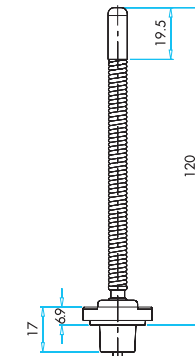

LD51SOP102
LD53SOP102