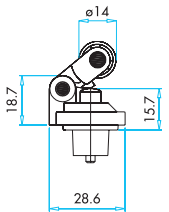

LD51MİP311
LD53MİP311