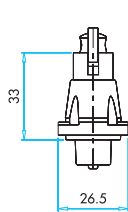

LD51MUM311
LD53MUM311