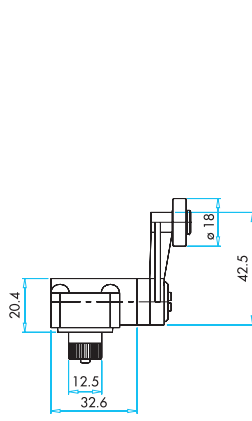

Limit Switches and Proximity Switches

BOYUTLAR (mm) / DIMENSIONS (mm)
UÇ ELEMANI TİPLERİ / END UNITS TYPES

LD51MEL122
LD53MEL122

LD51MEL123
LD53MEL123

LD51MEM121
LD53MEM121

LD51MEM122
LD53MEM122

LD51MEM123
LD53MEM123