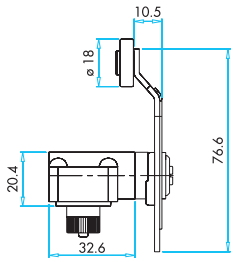

Limit Switches and Proximity Switches

BOYUTLAR (mm) / DIMENSIONS (mm)
UÇ ELEMANI TİPLERİ / END UNITS TYPES

LD51MEL122
LD53MEL122

LD51MEL123
LD53MEL123

LD51MEM121
LD53MEM121

LD51MEM122
LD53MEM122

LD51MEM123
LD53MEM123