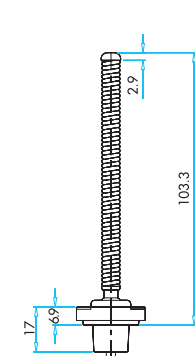

LD51SOM103
LD53SOM103