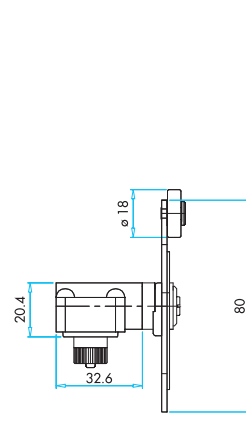

Limit Switches and Proximity Switches

BOYUTLAR (mm) / DIMENSIONS (mm)
UÇ ELEMANI TİPLERİ / END UNITS TYPES

LD51MEL122
LD53MEL122

LD51MEL123
LD53MEL123

LD51MEM121
LD53MEM121

LD51MEM122
LD53MEM122

LD51MEM123
LD53MEM123