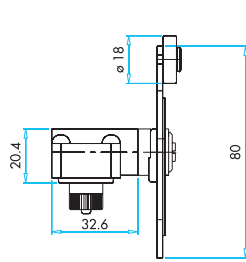

LD51MEP122
LD53MEP122