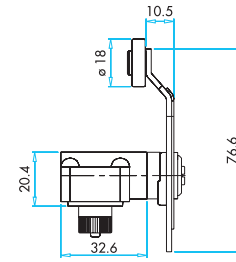

LD51MEP124
LD53MEP124