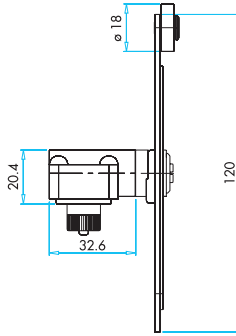

LD51MEP123
LD53MEP123