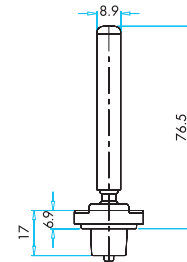

LD51ROP101
LD53ROP101