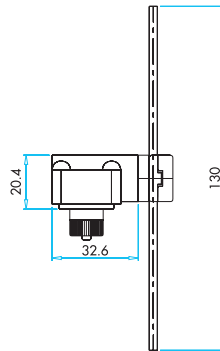

LD51REF121
LD53REF121