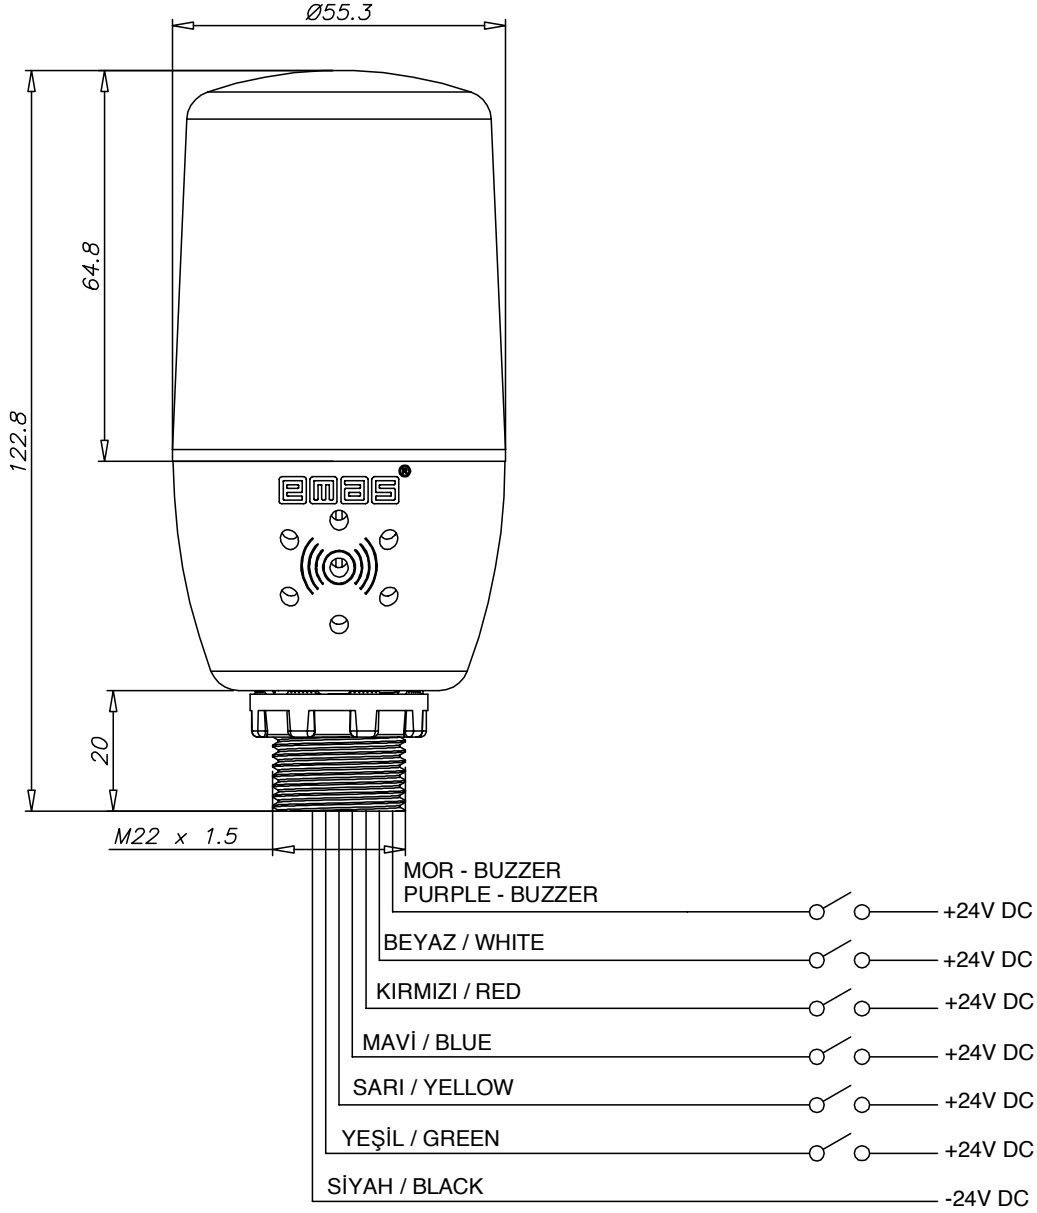

Ürün Kodu Code	Işık Illumination	Özellik Features	Nominal Gerilim Nominal Voltage
IF5M024ZM05	LED	Buzzerlı / With Buzzer	24V AC/DC
IF5M220ZM05	LED	Buzzerlı / With Buzzer	220V AC
IF5M024XM05	LED	-	24V AC/DC
IF5M220XM05	LED	-	220V AC
IF5*024X05	LED	Tek Renk / Single Colour	24V AC/DC
IF5*024Z05	LED	Tek Renk Buzzerlı / Single Colour with Buzzer	24V AC/DC
IF5P024XM05	LED	PLC uyumlu / PLC Harmonized	24V DC
IF5P024ZM05	LED	PLC uyumlu + Buzzerlı / PLC Harmonized + with Buzzer	24V DC
IFAB01		Ayaklı Adaptasyon Parçası / Pipe Adaptation Part	
İKAM06		20 mm alüminyum ayak (IFAB01 ile kullanılır) / 20mm Aluminium with Base (usable with IFAB01)	

BOYUTLAR (mm) / DIMENSIONS (mm)

Boru Bağlantı Aksesuarı Stand Mounting Adaptor

IF5P (PLC Compatible)

IKAM06

IFAB01

IK

Ø 50 mm Komple Işıkli Kolon Tipleri (Buzzer'sız)
Ø 50 mm Complete Signal Tower Types (w/o Buzzer)